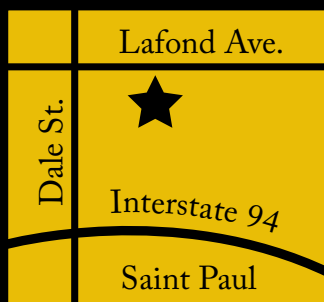

HELP CONTINUE A GLORIOUS TRADITION

Visit Soon!

Please join us for the celebration of the Holy Eucharist at The Church of Saint Agnes and experience one of the masterworks of liturgical music within the context of a sung Latin Mass. For more information about the Chorale, visit us online at: <http://chorale.churchofsaintagnes.org>. For more information about the parish, please visit: <http://www.stagnes.net>.

Directions to The Church of Saint Agnes:

From I-94 in Saint Paul, drive north on Dale Street. Cross University Avenue and turn east on Thomas or Lafond Avenues and go one block. The church is at 548 Lafond, at Kent Street. Parking lots are located in front of the church on Lafond and between the church and school off Thomas.

Purchase TCCC Recordings!

Recordings of Gounod's *Saint Cecilia Mass* (Christmas), Haydn's *Paukenmesse* (Easter), and Beethoven's *Mass in C* (Pentecost), including Gregorian chant propers, are available from The Leaflet Missal Company, 976 W. Minnehaha Avenue, Saint Paul, MN 55104 (www.leafletonline.com), (1-800-328-9582). A recording of Christmas music in several languages featuring the Chorale and orchestra is also available from The Leaflet Missal Company.

© 2023 Twin Cities Catholic Chorale

2023–2024 PROGRAM

THE TWIN CITIES CATHOLIC CHORALE

CATHOLICCHORALE.ORG

P.O. BOX 4234, SAINT PAUL, MINNESOTA 55104